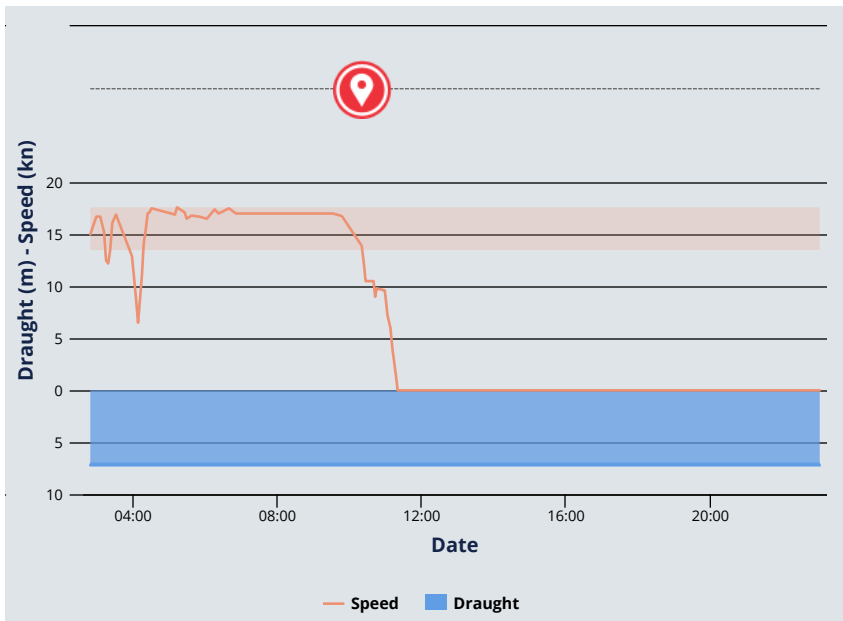

Vessel Particulars

Last update: 2017-08-22 11:25:00

General

Ex Names History

Companies

Build

Class

Surveys

Voyage related

Dimensions

Loadline

Tonnage/Capacity

Structure

Engine details

Contacts

- > IMO: **9210139**
- > Name: **SEVEN SEAS MARINER**
- > MMSI: **311622000**
- > Vessel Type: **PASSENGERS SHIP**
- > Gross Tonnage: **48075**
- > Summer DWT: **4700 t**
- > Build: **2001**
- > Flag: **BAHAMAS**
- > Home port: **NASSAU**

Exhibit Z
Page 3 of 3