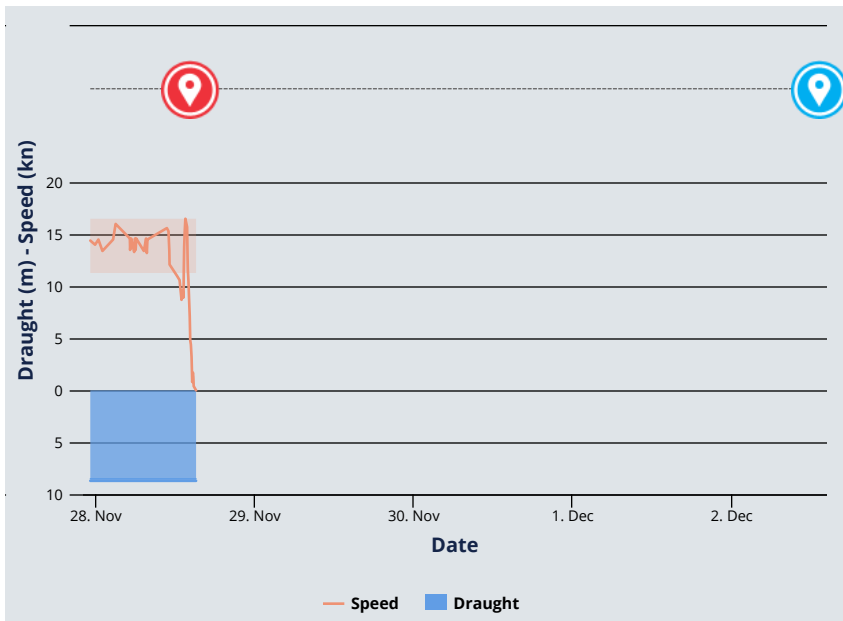

Vessel Particulars

Last update: 2017-03-30 07:25:01

General

Ex Names History

Companies

Build

Class

Surveys

Voyage related

Dimensions

Loadline

Tonnage/Capacity

Structure

Engine details

Contacts

- > IMO: **9104005**
- > Name: **GRAND PRINCESS**
- > MMSI: **310327000**
- > Vessel Type: **PASSENGERS SHIP**
- > Gross Tonnage: **107517**
- > Summer DWT: **8418 t**
- > Build: **1998**
- > Flag: **BERMUDA**
- > Home port: **HAMILTON**

Exhibit R
Page 3 of 3