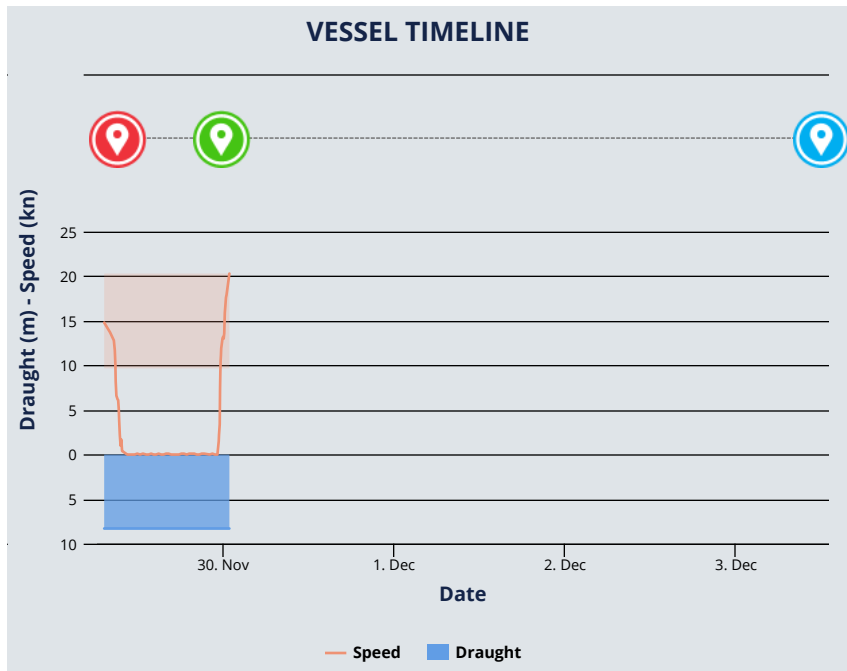

[Ship Photos: 134 (/en/photos/of/ships/shipid:371018/shipname:CORAL%20PRINCESS/mmsi:310376000)](#)

Vessel Particulars

Last update: 2017-06-04 07:25:01

General

Ex Names History

- Companies
- Build
- Class
- Surveys
- Voyage related
- Dimensions
- Tonnage/Capacity
- Structure
- Engine details
- Contacts

- > IMO: **9229659**
- > Name: **CORAL PRINCESS**
- > MMSI: **310376000**
- > Vessel Type: **PASSENGERS SHIP**
- > Gross Tonnage: **91627**
- > Summer DWT: **8015 t**
- > Build: **2002**
- > Flag: **BERMUDA**
- > Home port: **HAMILTON**

Exhibit Q
Page 3 of 3