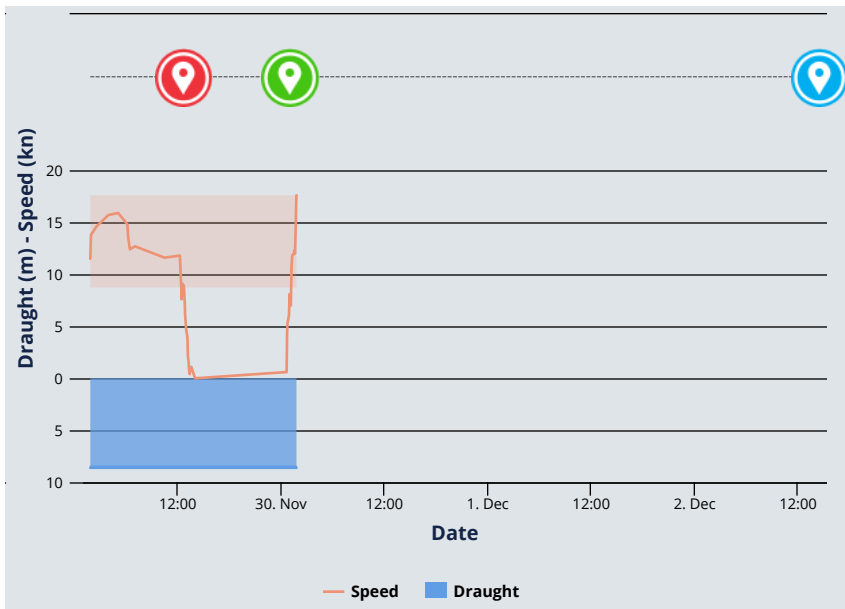

Vessel Particulars

Last update: 2017-03-29 07:25:01

General

Ex Names History

- Companies
- Build
- Class
- Surveys
- Voyage related
- Dimensions
- Loadline
- Tonnage/Capacity
- Gear
- Structure
- Engine details
- Contacts

- > IMO: **9192363**
- > Name: **STAR PRINCESS**
- > MMSI: **310361000**
- > Vessel Type: **PASSENGERS SHIP**
- > Gross Tonnage: **108977**
- > Summer DWT: **10852 t**
- > Build: **2002**
- > Flag: **BERMUDA**
- > Home port: **HAMILTON**

Exhibit O
Page 3 of 3