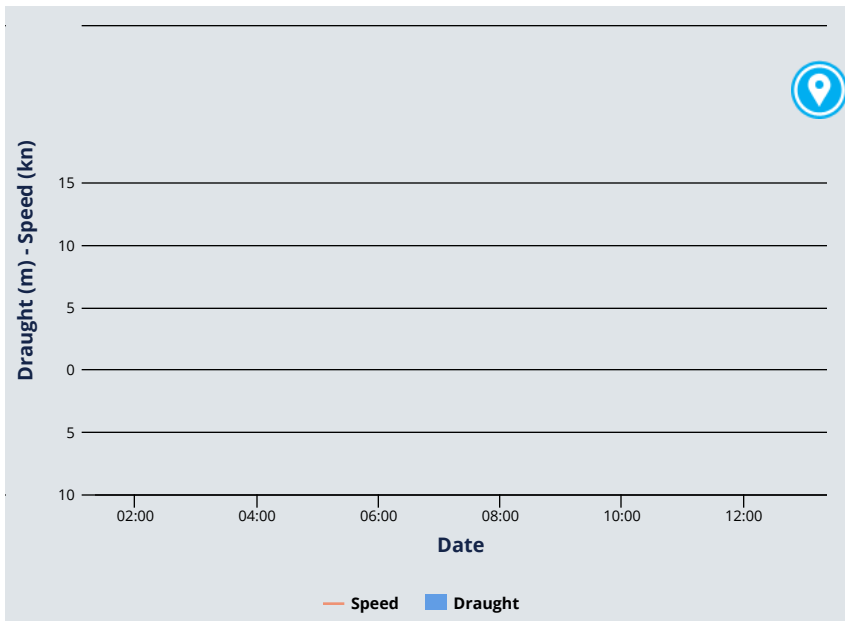

Vessel Particulars

Last update: 2017-03-29 08:25:00

General

Ex Names History

Companies

Build

Class

Surveys

Voyage related

Dimensions

Loadline

Tonnage/Capacity

Structure

Engine details

Contacts

- > IMO: **9221281**
- > Name: **OOSTERDAM**
- > MMSI: **245417000**
- > Vessel Type: **PASSENGERS SHIP**
- > Gross Tonnage: **82820**
- > Summer DWT: **10965 t**
- > Build: **2003**
- > Flag: **NETHERLANDS**
- > Home port: **ROTTERDAM**

Exhibit J
Page 3 of 3